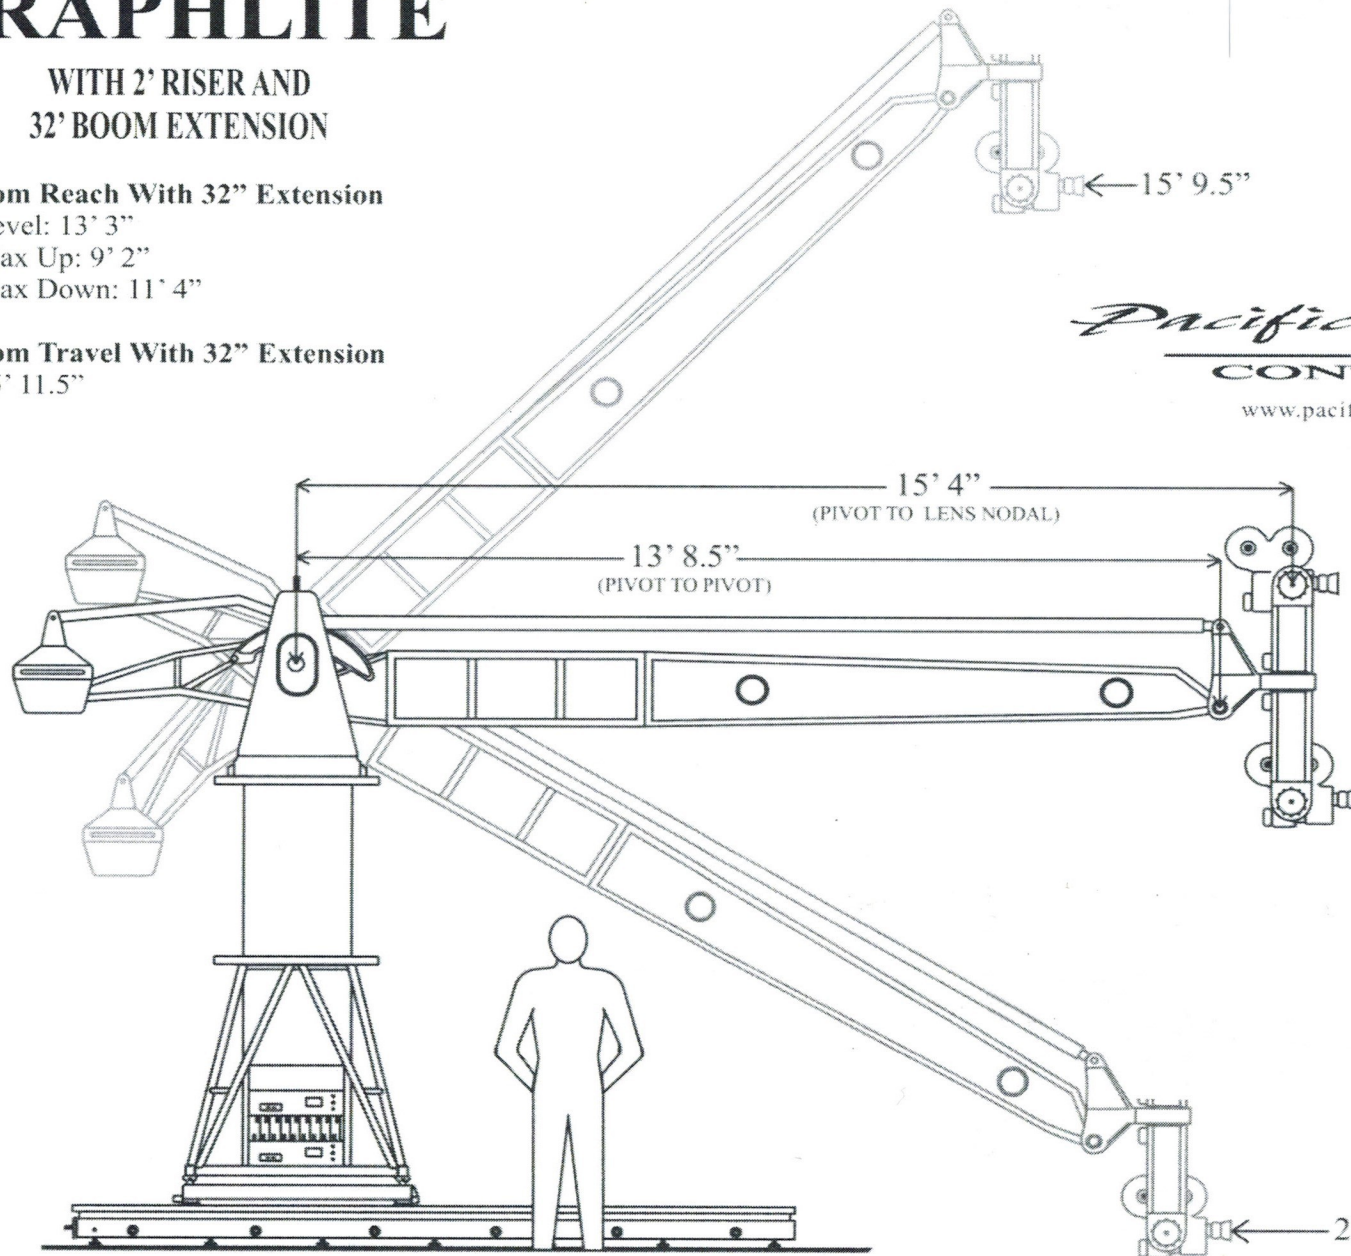

Pacific Motion

CONTROL

www.pacificmotion.net

GRAPHILITE

WITH 2' RISER

GRAPHYLITE

WITH 2' RISER AND
32' BOOM EXTENSION

Boom Reach With 32" Extension

- Level: 13' 3"
- Max Up: 9' 2"
- Max Down: 11' 4"

Boom Travel With 32" Extension

- 15' 11.5"

Pacific Motion

CONTROL

www.pacificmotion.net