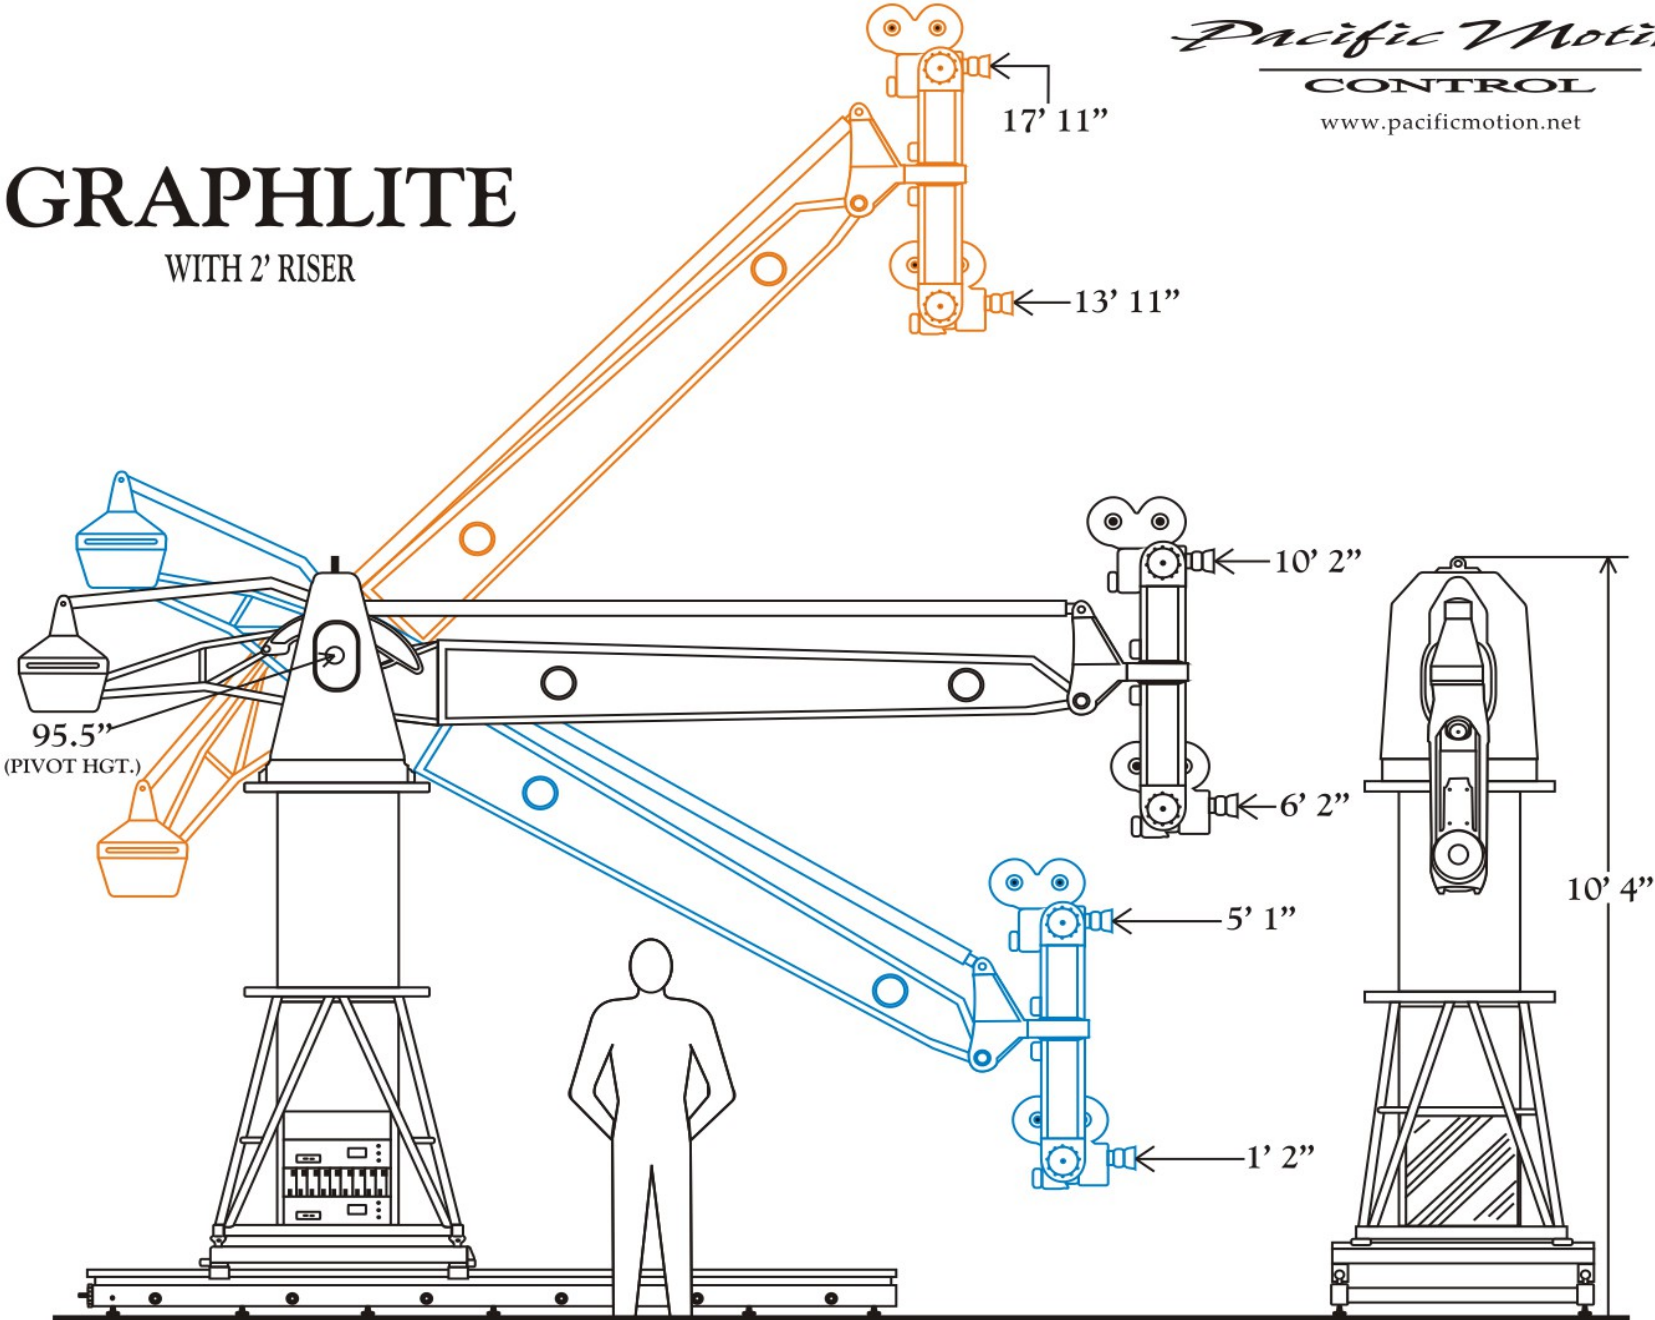

Pacific Motion

CONTROL

www.pacificmotion.net

GRAPHILITE

WITH 2' RISER

GRAPHYLITE

WITH 2' RISER AND
32' BOOM EXTENSION

Boom Reach With 32" Extension

- Level: 13' 3"
- Max Up: 9' 2"
- Max Down: 11' 4"

Boom Travel With 32" Extension

- 15' 11.5"

Pacific Motion

CONTROL

www.pacificmotion.net