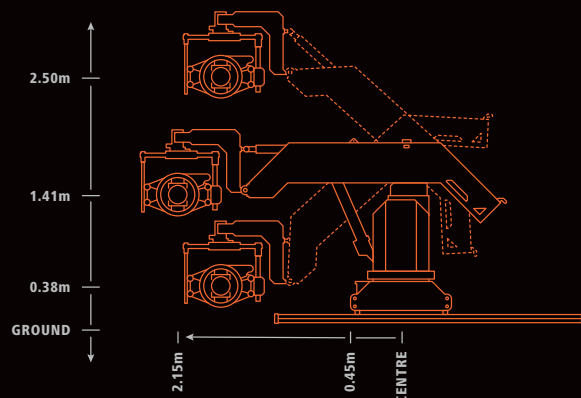

TALOS SPECIFICATIONS

Able to access areas that other motion control rigs might struggle to, the Talos is small enough to pass through standard sized doorways, without dismantling, to enable easy filming in small buildings and confined spaces, even when operating on rails.

CGI INTERFACE

Working through Flair, the Talos integrates smoothly with a wide variety of industry standard 3D and CGI packages.

PORTABLE

Given the Talos is lightweight and portable, it is ideal for both studios or on location.

FAST SETUP TIME

Can be set up and prepared for action in under an hour!

REMOVABLE ROBOTIC HEAD

The Ulti-Head can be removed and operated as a standalone Remote Head.

MANUAL OR REMOTE CONTROL

Remote Handwheels or Pan Bars for recording the movement of individual axes.

EXPANDABLE AXES

The Talos has 8 axes, expandable to 32.

OPERATING ENVELOPE

Lift range of travel	2.1m
Lift drive mechanism	Precision ball screw
Track section	2' Precision bearing dolly rail
Track drive mechanism	Rack & pinion
Camera payload	40kg / 221lbs
Power requirements	Single phase 110-240VAC 50-60Hz
Ridge width	706mm (fits through standard doorways)

RIG PERFORMANCE

Track	Camera height as required @ 3m/s
Lift	+3.4m – 0.5m range of travel @ 1m/s at camera
Rotate	Unlimited range of travel @ 70°/s
Pan	Unlimited range of travel @ 120°/s
Tilt	Unlimited range of travel @ 120°/s

TALOS MOTION CONTROL RIG

MARK ROBERTS MOTION CONTROL

MARK ROBERTS MOTION CONTROL

TELEPHONE: +44 (0)1342 838000

EMAIL: info@mrmoco.com

www.mrmoco.com/talos

A Nikon Company